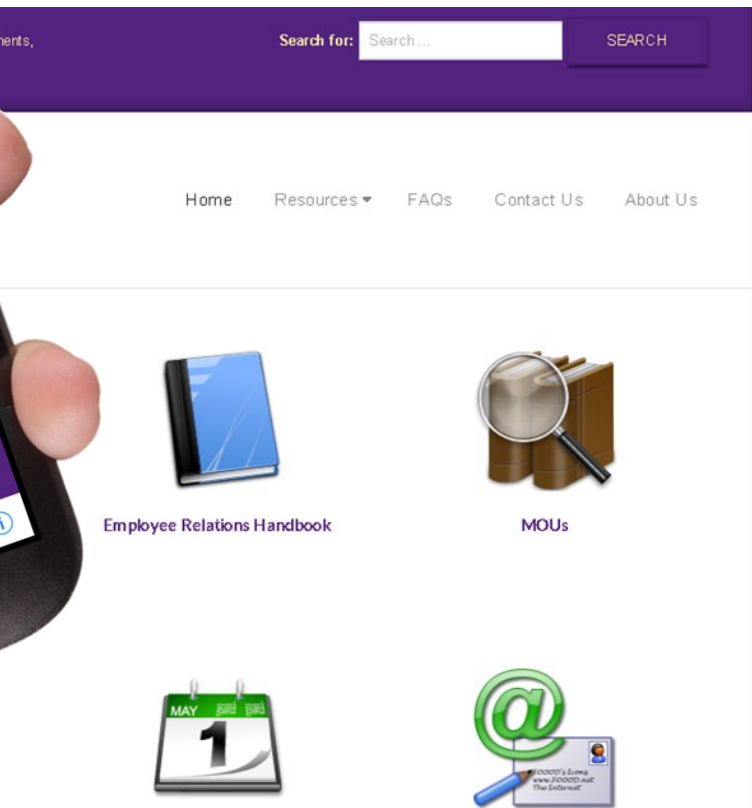

COUNTY OF SAN MATEO

A New Mobile Resource for You!

Employee Relations Mobile App and Website!

Content from a variety of ONLINE & OFFLINE resources consolidated into one user-friendly and *searchable* mobile application and mobile-friendly website.

<http://elr-smcgov.org/>

Download the app to your device: <http://smarturl.it/smcelr>

Introducing...a website just for Supervisors!

S.O.S

Supervisors' Online Support

**A one-stop shopping experience
designed to offer support and easy
access to critical information.**